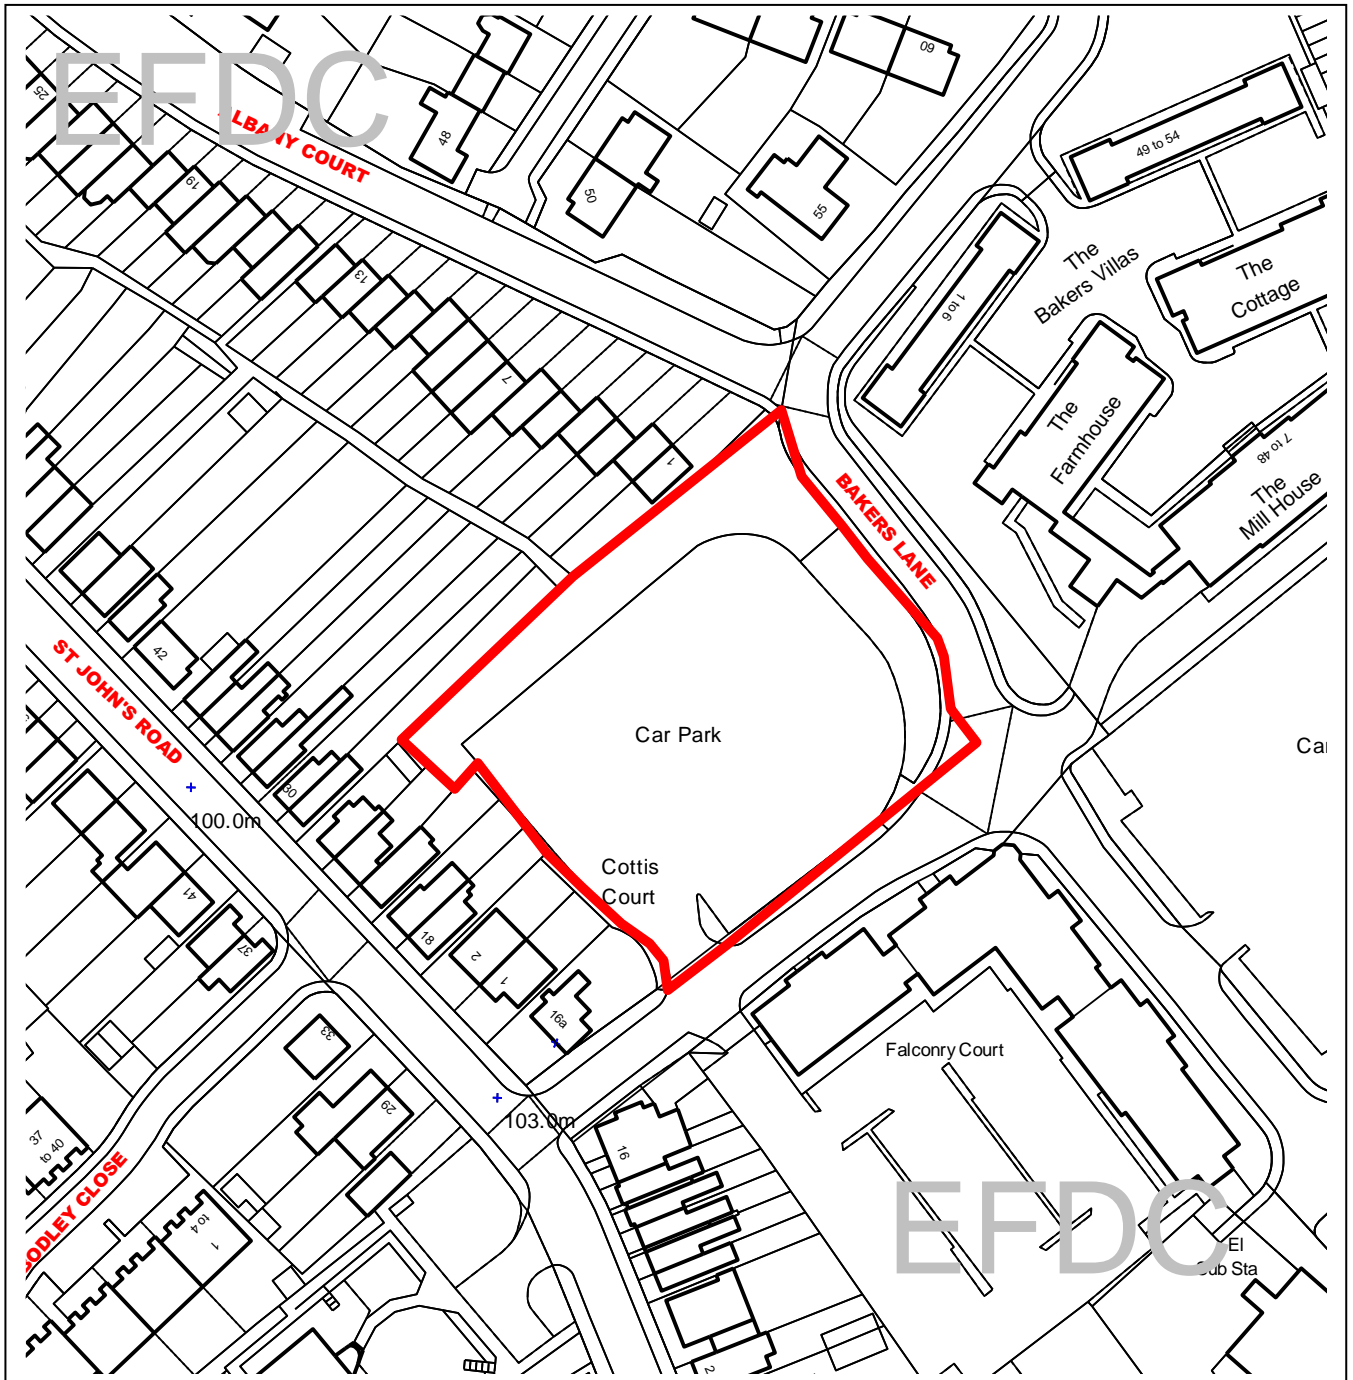

# Epping Forest District Council

Unauthorised reproduction infringes  
Crown Copyright and may lead to  
prosecution or civil proceedings.

Contains Ordnance Survey Data. ©  
Crown Copyright 2013 EFDC License No:  
100018534

Contains Royal Mail Data. © Royal Mail  
Copyright & Database Right 2013

Application Number:	EPF/2924/21
Site Name:	Bakers Lane Car Park Bakers Lane Epping CM16 5BD
Scale of Plot:	1:1250